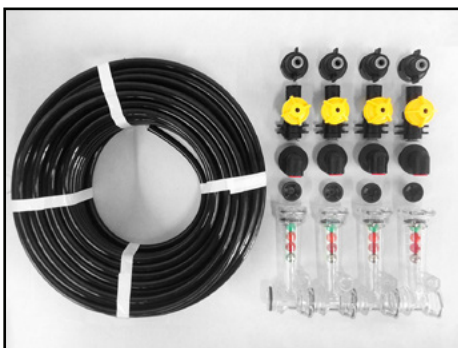

Simple Low Cost Planter Fertilizer Kits

Apply starter fertilizer as you plant with these simple and affordable kits. Kits include the items below.

Kit Pricing

Strainer, Pump and Controller with Fittings and Clamps

\$496.77

Then Add Your Row Kits

Row Kits

Includes Tubing, Nozzle Bodies and Flow Indicators with Fittings

\$39.99 (Per Row)

These kits include everything needed except for the following:

- Tanks
- 3/4" Hose
- Total Tubular or Seed Firmers and can be purchased separately.

Orifices are included and sized according to application rate.

Starter Fertilizer Made Easy

TOTALLY
TUBULAR

Application In Front of
and Below the Seed

Put an end to plugging, poor seed spacing and damaged parts