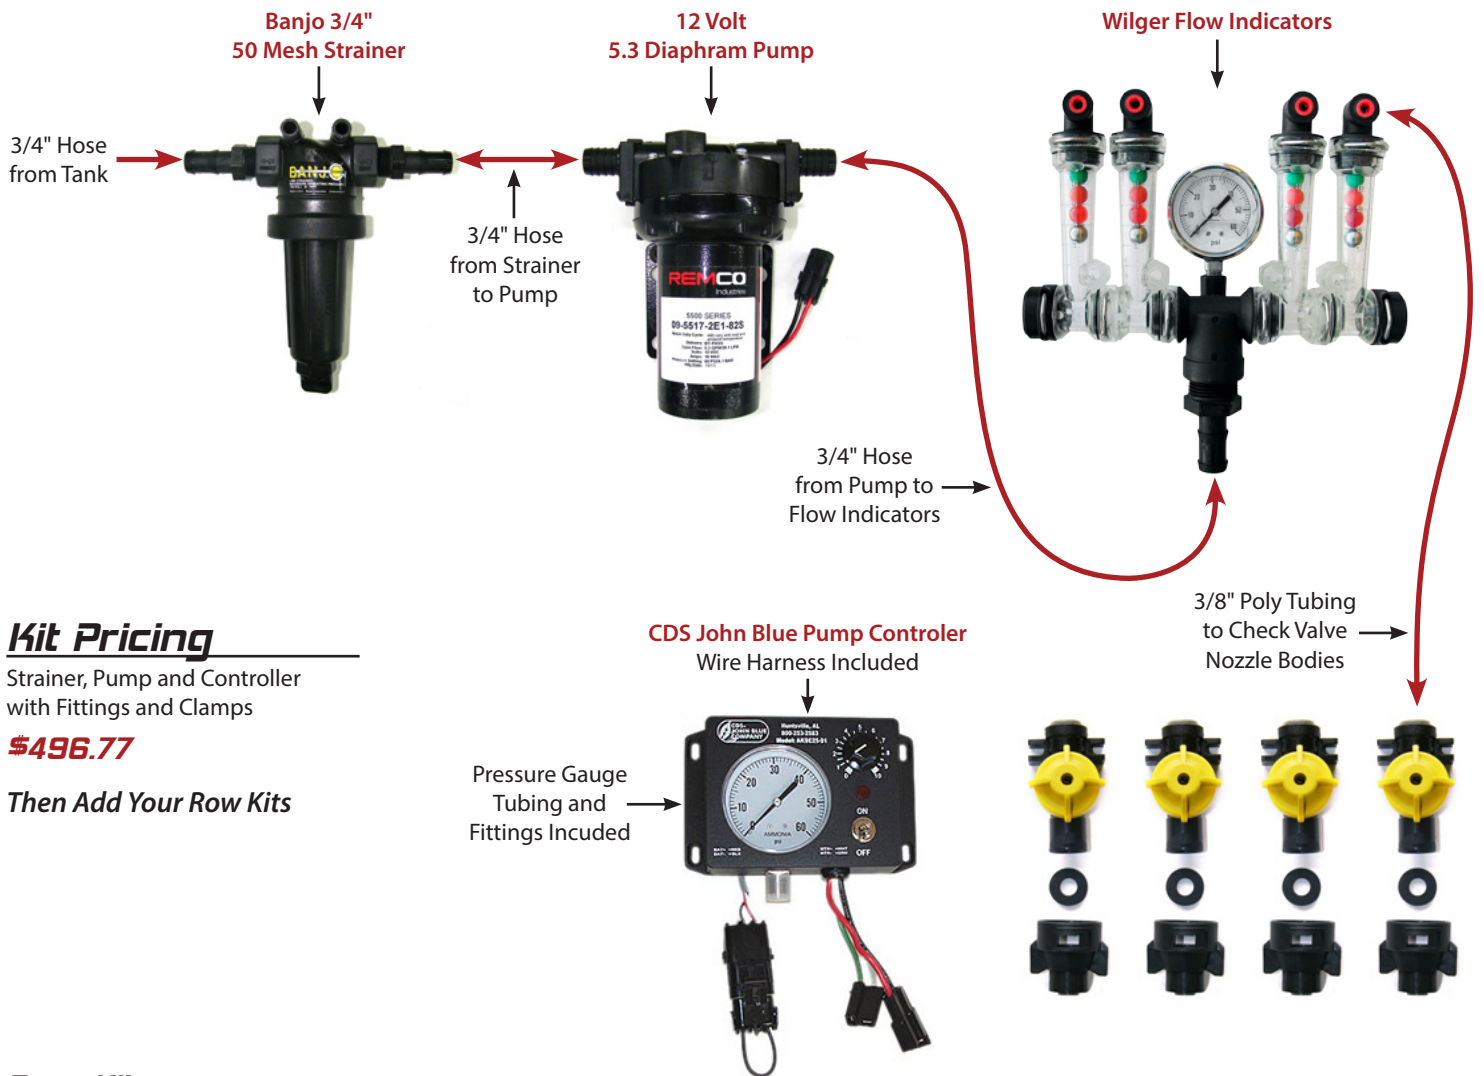

Simple Low Cost Planter Fertilizer Kits

Apply starter fertilizer as you plant with these simple and affordable kits. Kits include the items below.

Kit Pricing

Strainer, Pump and Controller with Fittings and Clamps

\$496.77

Then Add Your Row Kits

Row Kits

Includes Tubing, Nozzle Bodies and Flow Indicators with Fittings

\$39.99 (Per Row)

These kits include everything needed except for the following:

- Tanks
- 3/4" Hose
- Total Tubular or Seed Firmers and can be purchased separately.

Orifices are included and sized according to application rate.

Starter Fertilizer Made Easy

TOTALLY
TUBULAR

Application In Front of
and Below the Seed

Put an end to plugging, poor seed spacing and damaged parts

JOHN DEERE Solutions

Part#	Planter Model#	Price
TT-006	JD "XP" Series	\$48.00
TT-002	JD 1700, 7200, 7300	\$48.00
TT-001	JD 7000, 7100	\$48.00

KINZE Solutions

Part#	Planter Model#	Price
TT-301	Kinze 3000 Series	\$35.00
TT-001	Kinze 2000 Series	\$48.00